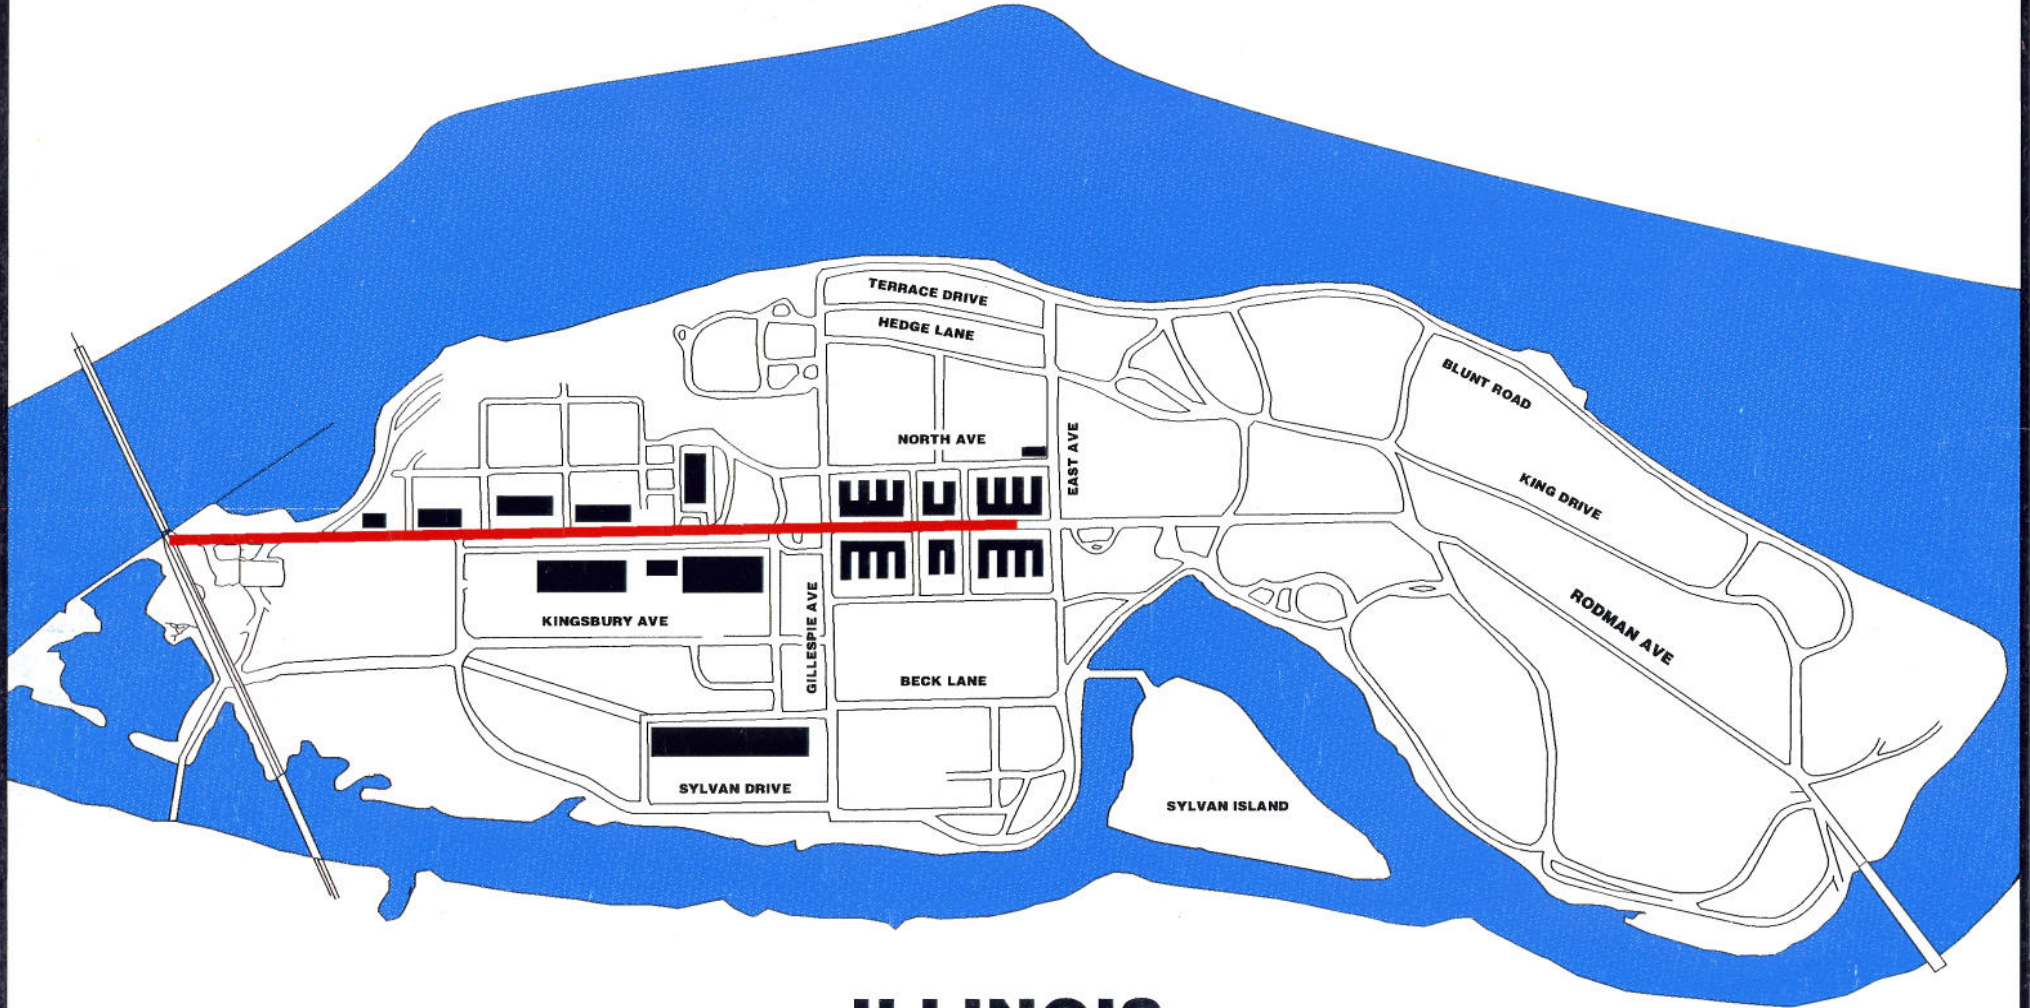

IOWA

ILLINOIS

START = BLDG 67

FINISH = GOV'T BRIDGE & BACK

TOTAL = 2.4