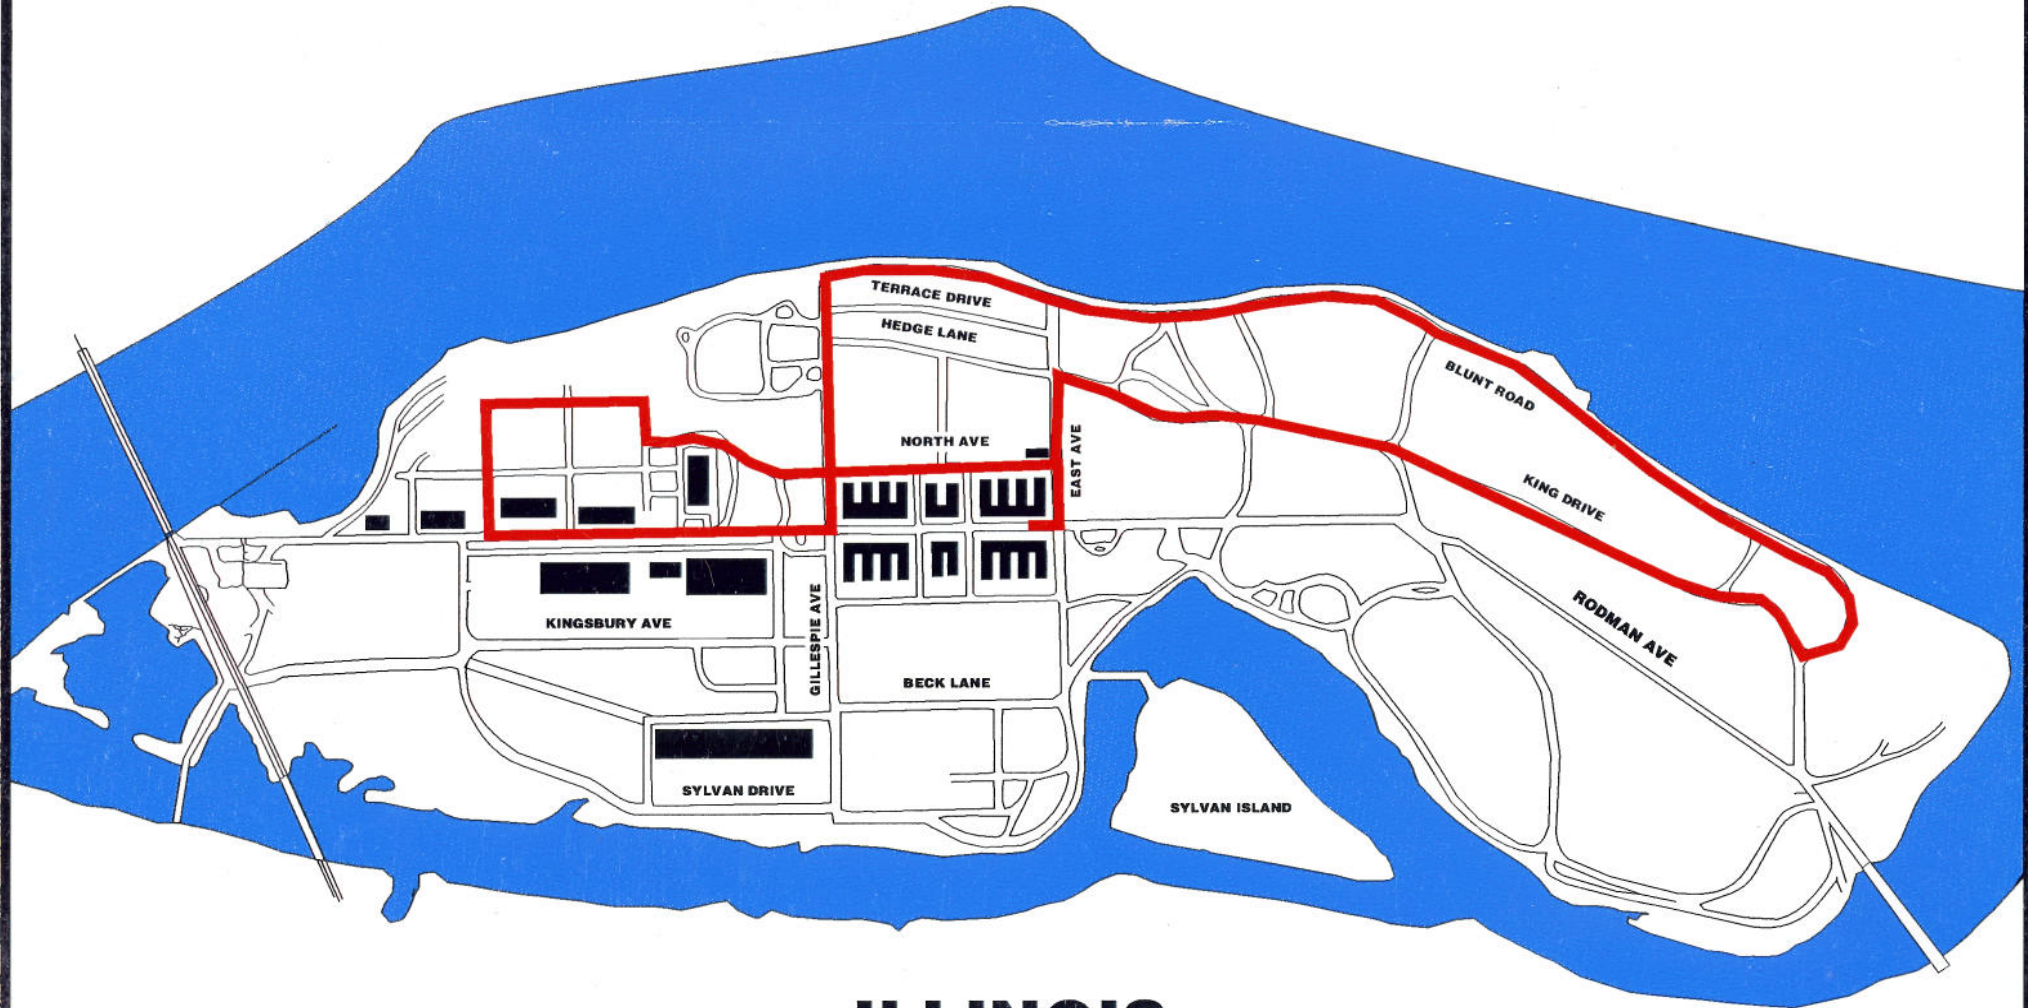

IOWA

ILLINOIS

START = BLDG 67

FINISH = BLDG 67

TOTAL = 4.9